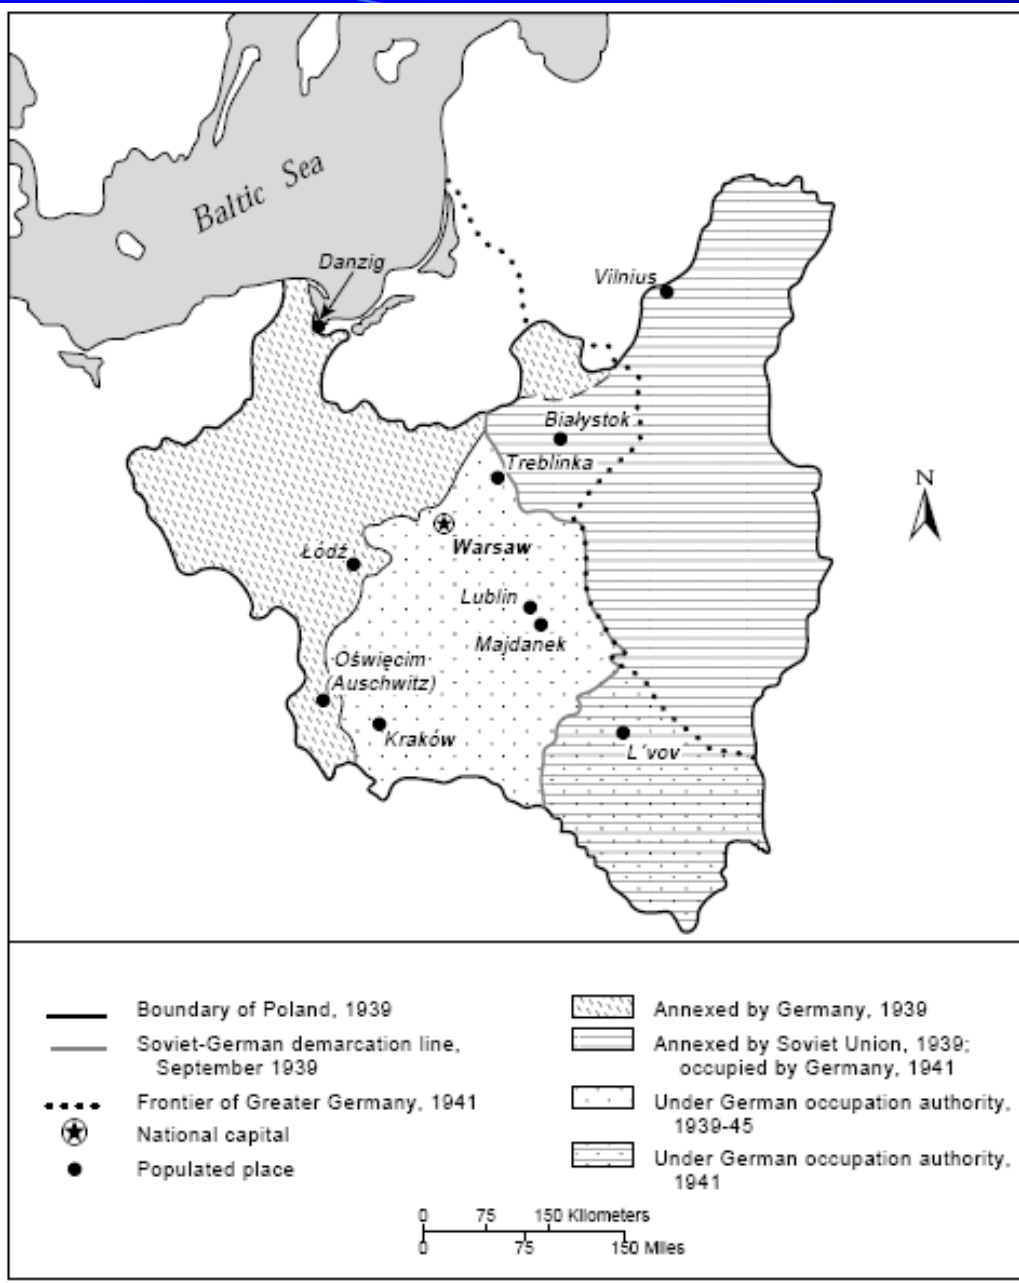

# Poland History

How Poland Changed Over the Years

The Duchy of Warsaw in 1809 (dashed line) and Congress Poland in 1815 (solid line). Large shaded area: Territory of the Austrian partition annexed by the Duchy of Warsaw in 1809.

# Independent Poland, 1920-39.

## Occupied Poland in World War II

## Post World War II territorial shifts.